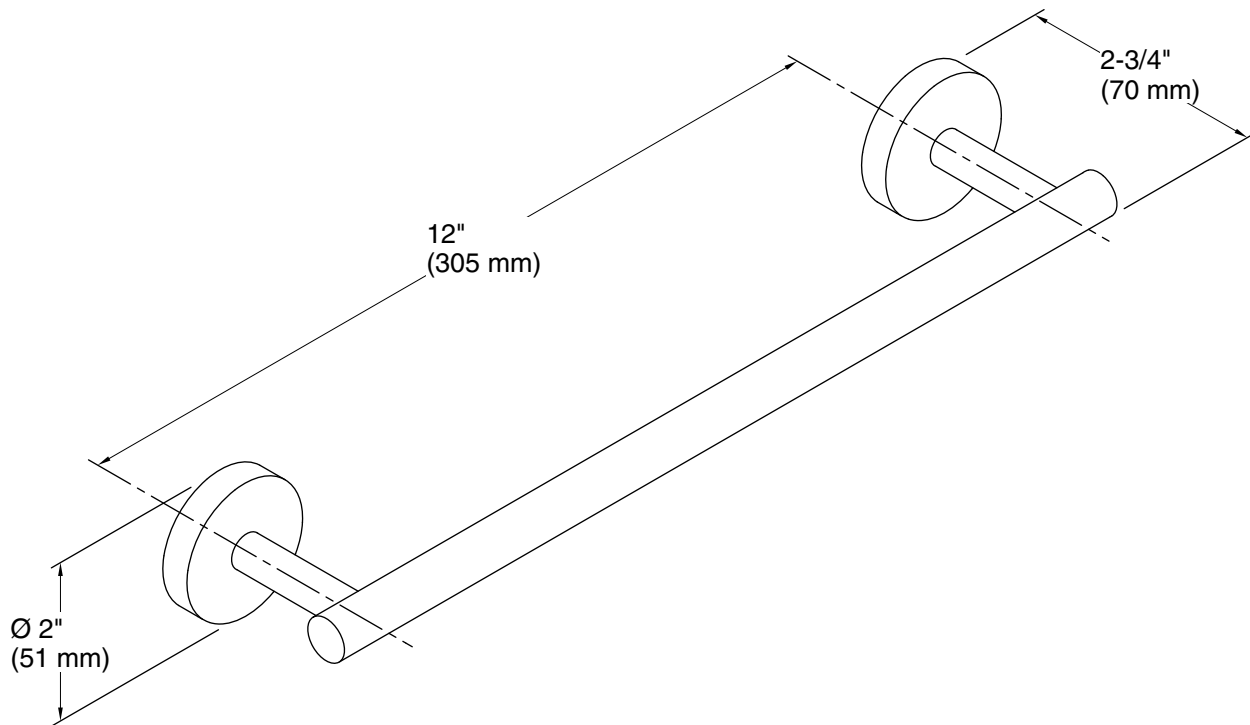

## Technical Information

All product dimensions are nominal.

Installation Type: Wall-mount

Material: Zinc, Brass